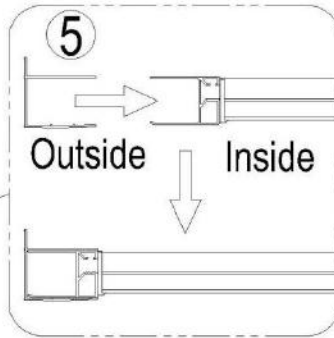

Parts / Diagrams

1  D6x30 8Pcs	2  ST4X30 16Pcs	3  ST4X12 12Pcs	4  RA-09Y07 16Pcs	5  RA-09W02 2Pcs	6  RA-09W07 2Pcs	7 1760mm  RA-09Z11 1Pcs
8 1824mm  RA-09Z11 1Pcs	9  RA-09X09 1Pcs	10  RA-09X09 1Pcs	11  RA-09X10 2Pcs	12  RA-09Y14 2Pcs	13  RA-09X11 2Pcs	14  RA-09Z12 2Pcs
15 + 16  RA-09Z12 1Pcs RA-09Z04 1Pcs	17  RA-09Z16 1Pcs	18  RA-09Y16 1Pcs	19  RA-09Y15 1Pcs	20  RA-09X11 1Pcs		

Tools required (Tools not provided)

Installation

	L
1000	950-990
1200	1150-1190

2

3

3-1

4

4-1

5

5-1

17x1

6

13x2

11x2

Adjustable

Important:

Step A: Locate the rollers into the top and bottom rails

Step B: Please adjust the top roller up and down with the screw shown below using a screwdriver

step A:

step B:

7

8

8-1

Ø3.2mm
0-20mm