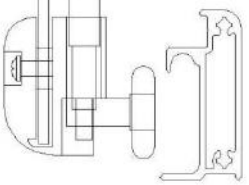

Parts / Diagrams

1  D6x30 8Pcs	2  ST4X30 16Pcs	3  ST4X12 12Pcs	4  RA-09Y07 16Pcs	5  RA-09W02 2Pcs	6  RA-09W07 2Pcs	7 1760mm  RA-09Z11 1Pcs
8 1824mm  RA-09Z11 1Pcs	9  RA-09X09 1Pcs	10  RA-09X09 1Pcs	11  RA-09X10 2Pcs	12  RA-09Y14 2Pcs	13  RA-09X11 2Pcs	14  RA-09Z12 2Pcs
15 + 16  RA-09Z12 1Pcs RA-09Z04 1Pcs	17  RA-09Z16 1Pcs	18  RA-09Y16 1Pcs	19  RA-09Y15 1Pcs	20  RA-09X11 1Pcs		

5

5-1

17x1

6

13x2

11x2

Adjustable

Important:

Step A: Locate the rollers into the top and bottom rails

Step B: Please adjust the top roller up and down with the screw shown below using a screwdriver

step A:

step B:

7

8

8-1

Ø3.2mm
0-20mm