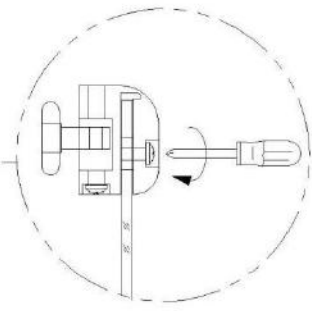

Parts / Diagrams

1  D6x30 8Pcs	2  ST4X30 16Pcs	3  ST4X12 12Pcs	4  RA-09Y07 16Pcs	5  RA-09W02 2Pcs	6  RA-09W07 2Pcs	7 1760mm  RA-09Z11 1Pcs
8 1824mm  RA-09Z11 1Pcs	9  RA-09X09 1Pcs	10  RA-09X09 1Pcs	11  RA-09X10 2Pcs	12  RA-09Y14 2Pcs	13  RA-09X11 2Pcs	14  RA-09Z12 2Pcs
15 + 16  RA-09Z12 1Pcs RA-09Z04 1Pcs	17  RA-09Z16 1Pcs	18  RA-09Y16 1Pcs	19  RA-09Y15 1Pcs	20  RA-09X11 1Pcs		

5

5-1

17x1

6

13x2

11x2

Adjustable

Important:

Step A: Locate the rollers into the top and bottom rails

Step B: Please adjust the top roller up and down with the screw shown below using a screwdriver

step A:

step B:

7

8

8-1

Ø3.2mm
0-20mm