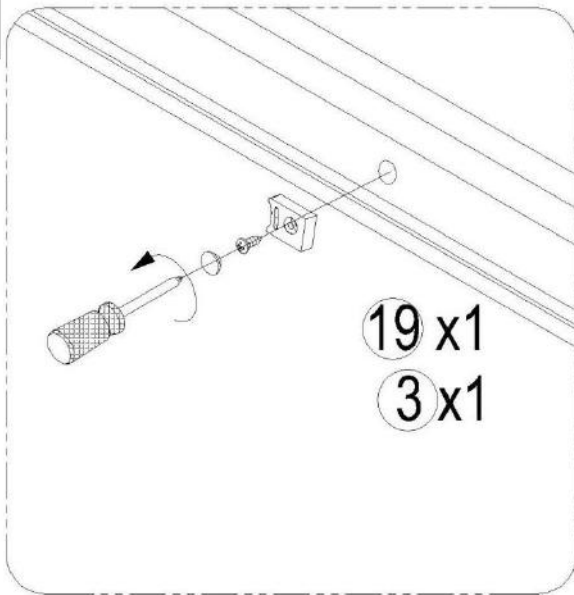

Step A: Locate the rollers into the top and bottom rails

Step B: Please adjust the top roller up and down with the screw shown below using a screwdriver

step A:

step B:

7

8

8-1

Ø3.2mm
0-20mm