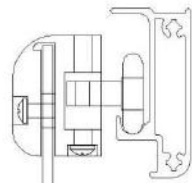

Parts / Diagrams

1  D6x30 8Pcs	2  ST4X30 16Pcs	3  ST4X12 12Pcs	4  RA-09Y07 16Pcs	5  RA-09W02 2Pcs	6  RA-09W07 2Pcs	7 1760mm  RA-09Z11 1Pcs
8 1824mm  RA-09Z11 1Pcs	9  RA-09X09 1Pcs	10  RA-09X09 1Pcs	11  RA-09X10 2Pcs	12  RA-09Y14 2Pcs	13  RA-09X11 2Pcs	14  RA-09Z12 2Pcs
15 + 16  RA-09Z12 1Pcs RA-09Z04 1Pcs	17  RA-09Z16 1Pcs	18  RA-09Y16 1Pcs	19  RA-09Y15 1Pcs	20  RA-09X11 1Pcs		

Tools required (Tools not provided)

Installation

	L
1000	950-990
1200	1150-1190

2

3

3-1

4

4-1

5

5-1

17x1

6

13x2

11x2

Adjustable

Important:

Step A: Locate the rollers into the top and bottom rails

Step B: Please adjust the top roller up and down with the screw shown below using a screwdriver

step A:

step B:

7

8

8-1

Ø3.2mm
0-20mm