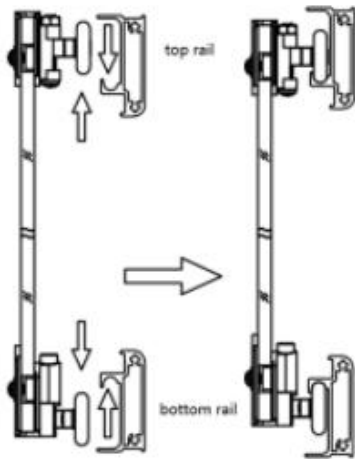

Parts / Diagrams

1  D6x30 8Pcs	2  ST4X30 16Pcs	3  ST4X12 12Pcs	4  RA-09Y07 16Pcs	5  RA-09W02 2Pcs	6  RA-09W07 2Pcs	7 1760mm  RA-09Z11 1Pcs
8 1824mm  RA-09Z11 1Pcs	9  RA-09X09 1Pcs	10  RA-09X09 1Pcs	11  RA-09X10 2Pcs	12  RA-09Y14 2Pcs	13  RA-09X11 2Pcs	14  RA-09Z12 2Pcs
15 + 16  RA-09Z12 1Pcs RA-09Z04 1Pcs	17  RA-09Z16 1Pcs	18  RA-09Y16 1Pcs	19  RA-09Y15 1Pcs	20  RA-09X11 1Pcs		

5

5-1

17x1

6

13x2

11x2

Adjustable

Important:

Step A: Locate the rollers into the top and bottom rails

Step B: Please adjust the top roller up and down with the screw shown below using a screwdriver

step A:

step B:

7

8

8-1

Ø3.2mm
0-20mm