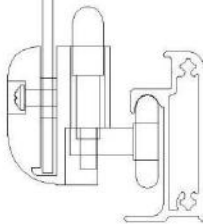

Parts / Diagrams

1  D6x30 8Pcs	2  ST4X30 16Pcs	3  ST4X12 12Pcs	4  RA-09Y07 16Pcs	5  RA-09W02 2Pcs	6  RA-09W07 2Pcs	7 1760mm  RA-09Z11 1Pcs
8 1824mm  RA-09Z11 1Pcs	9  RA-09X09 1Pcs	10  RA-09X09 1Pcs	11  RA-09X10 2Pcs	12  RA-09Y14 2Pcs	13  RA-09X11 2Pcs	14  RA-09Z12 2Pcs
15 + 16  RA-09Z12 1Pcs RA-09Z04 1Pcs	17  RA-09Z16 1Pcs	18  RA-09Y16 1Pcs	19  RA-09Y15 1Pcs	20  RA-09X11 1Pcs		

5

5-1

17x1

6

13x2

11x2

Adjustable

Important:

Step A: Locate the rollers into the top and bottom rails

Step B: Please adjust the top roller up and down with the screw shown below using a screwdriver

step A:

step B:

7

8

8-1

Ø3.2mm
0-20mm