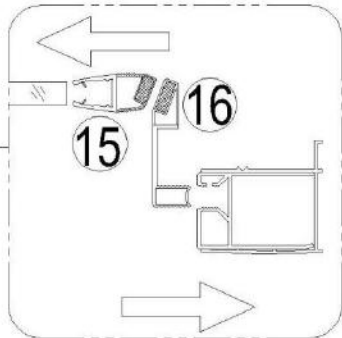

Parts / Diagrams

1  D6x30 8Pcs	2  ST4X30 16Pcs	3  ST4X12 12Pcs	4  RA-09Y07 16Pcs	5  RA-09W02 2Pcs	6  RA-09W07 2Pcs	7 1760mm  RA-09Z11 1Pcs
8 1824mm  RA-09Z11 1Pcs	9  RA-09X09 1Pcs	10  RA-09X09 1Pcs	11  RA-09X10 2Pcs	12  RA-09Y14 2Pcs	13  RA-09X11 2Pcs	14  RA-09Z12 2Pcs
15 + 16  RA-09Z12 1Pcs RA-09Z04 1Pcs	17  RA-09Z16 1Pcs	18  RA-09Y16 1Pcs	19  RA-09Y15 1Pcs	20  RA-09X11 1Pcs		

5

5-1

17x1

6

13x2

11x2

Adjustable

Important:

Step A: Locate the rollers into the top and bottom rails

Step B: Please adjust the top roller up and down with the screw shown below using a screwdriver

step A:

step B:

7

8

8-1

Ø3.2mm
0-20mm