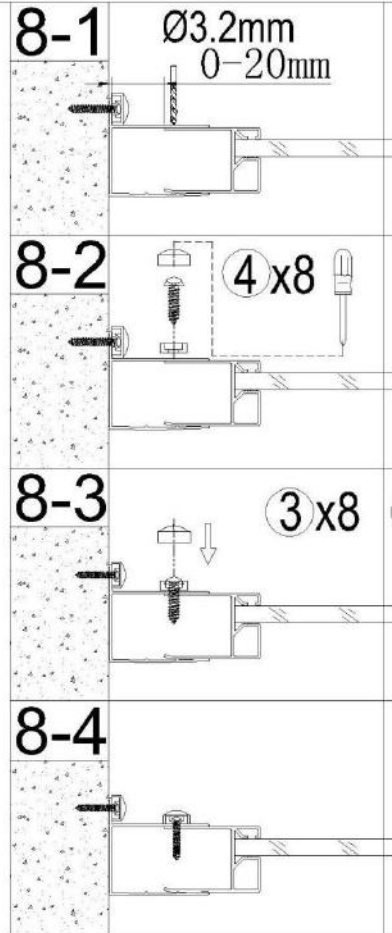

8-1

Ø3.2mm
0-20mm

8-2

4 x 8

8-3

3 x 8

8-4