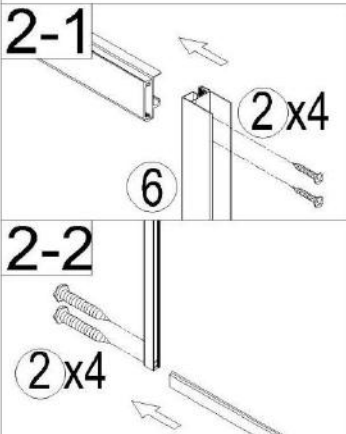

Parts / Diagrams

1  D6x30 8Pcs	2  ST4X30 16Pcs	3  ST4X12 12Pcs	4  RA-09Y07 16Pcs	5  RA-09W02 2Pcs	6  RA-09W07 2Pcs	7 1760mm  RA-09Z11 1Pcs
8 1824mm  RA-09Z11 1Pcs	9  RA-09X09 1Pcs	10  RA-09X09 1Pcs	11  RA-09X10 2Pcs	12  RA-09Y14 2Pcs	13  RA-09X11 2Pcs	14  RA-09Z12 2Pcs
15 + 16  RA-09Z12 1Pcs RA-09Z04 1Pcs	17  RA-09Z16 1Pcs	18  RA-09Y16 1Pcs	19  RA-09Y15 1Pcs	20  RA-09X11 1Pcs		

Tools required (Tools not provided)

Installation

	L
1000	950-990
1200	1150-1190

2

3

3-1

4

4-1

5

5-1

17x1

6

13x2

11x2

Adjustable

Important:

Step A: Locate the rollers into the top and bottom rails

Step B: Please adjust the top roller up and down with the screw shown below using a screwdriver

step A:

step B:

7

8

8-1

Ø3.2mm
0-20mm