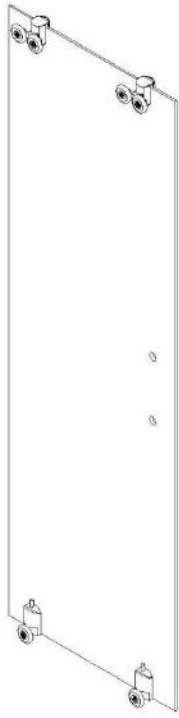

Parts / Diagrams

1  D6x30 8Pcs	2  ST4X30 16Pcs	3  ST4X12 12Pcs	4  RA-09Y07 16Pcs	5  RA-09W02 2Pcs	6  RA-09W07 2Pcs	7 1760mm  RA-09Z11 1Pcs
8 1824mm  RA-09Z11 1Pcs	9  RA-09X09 1Pcs	10  RA-09X09 1Pcs	11  RA-09X10 2Pcs	12  RA-09Y14 2Pcs	13  RA-09X11 2Pcs	14  RA-09Z12 2Pcs
15 + 16  RA-09Z12 1Pcs RA-09Z04 1Pcs	17  RA-09Z16 1Pcs	18  RA-09Y16 1Pcs	19  RA-09Y15 1Pcs	20  RA-09X11 1Pcs		

Tools required (Tools not provided)

Installation

	L
1000	950-990
1200	1150-1190

2

3

3-1

4

4-1

5

5-1

17x1

6

13x2

11x2

Adjustable

Important:

Step A: Locate the rollers into the top and bottom rails

Step B: Please adjust the top roller up and down with the screw shown below using a screwdriver

step A:

step B:

7

8

8-1

Ø3.2mm
0-20mm