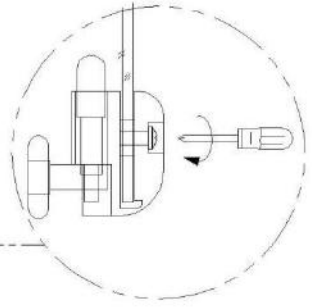

Parts / Diagrams

1  D6x30 8Pcs	2  ST4X30 16Pcs	3  ST4X12 12Pcs	4  RA-09Y07 16Pcs	5  RA-09W02 2Pcs	6  RA-09W07 2Pcs	7 1760mm  RA-09Z11 1Pcs
8 1824mm  RA-09Z11 1Pcs	9  RA-09X09 1Pcs	10  RA-09X09 1Pcs	11  RA-09X10 2Pcs	12  RA-09Y14 2Pcs	13  RA-09X11 2Pcs	14  RA-09Z12 2Pcs
15 + 16  RA-09Z12 1Pcs RA-09Z04 1Pcs	17  RA-09Z16 1Pcs	18  RA-09Y16 1Pcs	19  RA-09Y15 1Pcs	20  RA-09X11 1Pcs		

Tools required (Tools not provided)

Installation

	L
1000	950-990
1200	1150-1190

2

3

3-1

4

4-1

5

5-1

17x1

6

13x2

11x2

Adjustable

Important:

Step A: Locate the rollers into the top and bottom rails

Step B: Please adjust the top roller up and down with the screw shown below using a screwdriver

step A:

step B:

7

8

8-1

Ø3.2mm
0-20mm