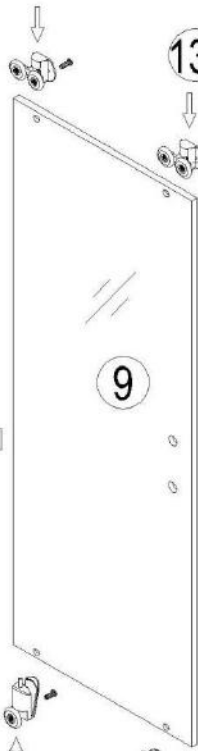

Parts / Diagrams

1  D6x30 8Pcs	2  ST4X30 16Pcs	3  ST4X12 12Pcs	4  RA-09Y07 16Pcs	5  RA-09W02 2Pcs	6  RA-09W07 2Pcs	7 1760mm  RA-09Z11 1Pcs
8 1824mm  RA-09Z11 1Pcs	9  RA-09X09 1Pcs	10  RA-09X09 1Pcs	11  RA-09X10 2Pcs	12  RA-09Y14 2Pcs	13  RA-09X11 2Pcs	14  RA-09Z12 2Pcs
15 + 16  RA-09Z12 1Pcs RA-09Z04 1Pcs	17  RA-09Z16 1Pcs	18  RA-09Y16 1Pcs	19  RA-09Y15 1Pcs	20  RA-09X11 1Pcs		

Tools required (Tools not provided)

Installation

	L
1000	950-990
1200	1150-1190

2

3

3-1

4

4-1

5

5-1

17x1

6

13x2

11x2

Adjustable

Important:

Step A: Locate the rollers into the top and bottom rails

Step B: Please adjust the top roller up and down with the screw shown below using a screwdriver

step A:

step B:

7

8

8-1

Ø3.2mm
0-20mm