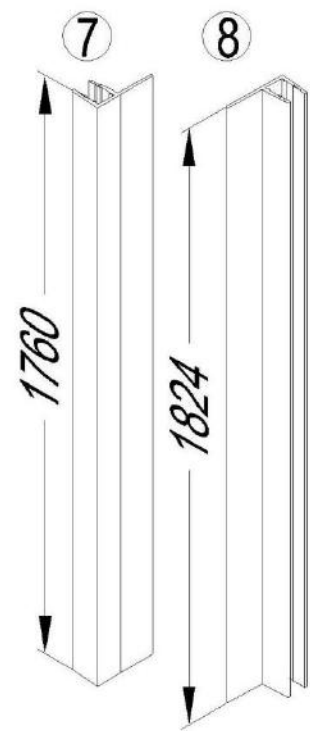

Parts / Diagrams

1  D6x30 8Pcs	2  ST4X30 16Pcs	3  ST4X12 12Pcs	4  RA-09Y07 16Pcs	5  RA-09W02 2Pcs	6  RA-09W07 2Pcs	7 1760mm  RA-09Z11 1Pcs
8 1824mm  RA-09Z11 1Pcs	9  RA-09X09 1Pcs	10  RA-09X09 1Pcs	11  RA-09X10 2Pcs	12  RA-09Y14 2Pcs	13  RA-09X11 2Pcs	14  RA-09Z12 2Pcs
15 + 16  RA-09Z12 1Pcs RA-09Z04 1Pcs	17  RA-09Z16 1Pcs	18  RA-09Y16 1Pcs	19  RA-09Y15 1Pcs	20  RA-09X11 1Pcs		

5

5-1

17x1

6

13x2

11x2

Adjustable

Important:

Step A: Locate the rollers into the top and bottom rails

Step B: Please adjust the top roller up and down with the screw shown below using a screwdriver

step A:

step B:

7

8

8-1

Ø3.2mm
0-20mm