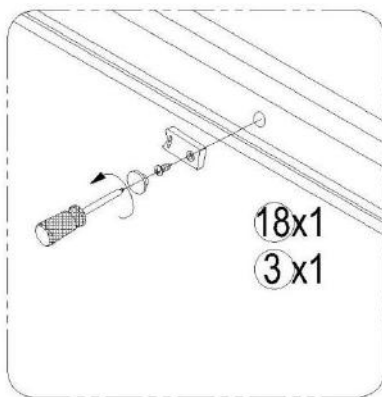

Step A: Locate the rollers into the top and bottom rails

Step B: Please adjust the top roller up and down with the screw shown below using a screwdriver

step A:

step B:

7

8

8-1

Ø3.2mm
0-20mm